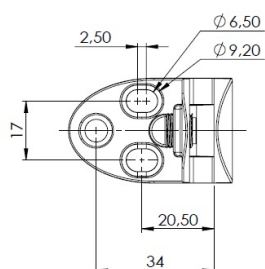

PRODUCT SHEET

Description:

Glass Door Hinge "Badge II", Centre, Alu, Universal, F/Inset Doors, F/Glass Thickness 4-6mm, 1 Zamak Screw W/PVC Tip,, Catch Made of ABS Plastic

Item number:

15.06.286-0

Units	Box	Carton	HS Code	Barcode
Pcs.	10	100	8302100090	 5704866492690

Screw recommendation:
Euro-screw Ø6,3mm.
CSK-screw Ø4,5mm.

SISO A/S

Mileparken 11
DK-2740 Skovlunde
Denmark
VAT: DK 24786013

Phone +45 45 830 900

www.siso.dk
siso@siso.dk

Danske Bank
Nytorv Branch
Copenhagen
SWIFT: DABADKKK